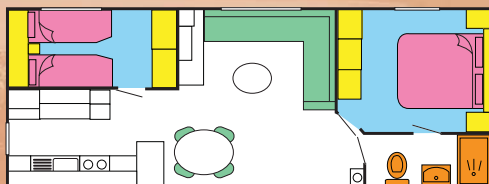

Fun 32 x 12 2 Bed

-  SEATS
-  CARPETS
-  BEDS
-  WARDROBE STORAGE
-  SHOWER

Fun 24 x 12 2 Bed

Fun 28 x 12 2 Bed

Fun 32 x 12 3 Bed

Excellence comes as standard

DELTA CARAVANS International Ltd.,
 240 Leads Road, Hull, HU7 0DF.
 Tel: (01482) 788088 Fax: (01482) 788090