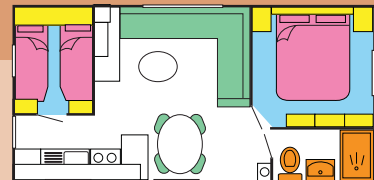

Fun 32 x 12 2 Bed

-  SEATS
-  CARPETS
-  BEDS
-  WARDROBE STORAGE
-  SHOWER

Fun 24 x 12 2 Bed

Fun 28 x 12 2 Bed

Fun 32 x 12 3 Bed

Excellence comes as standard

DELTA CARAVANS International Ltd.,
 240 Leads Road, Hull, HU7 0DF.
 Tel: (01482) 788088 Fax: (01482) 788090