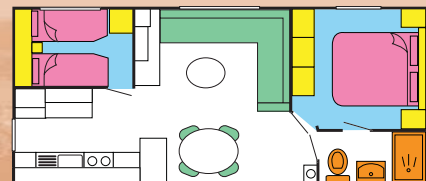

Fun 32 x 12 2 Bed

-  SEATS
-  CARPETS
-  BEDS
-  WARDROBE STORAGE
-  SHOWER

Fun 24 x 12 2 Bed

Fun 28 x 12 2 Bed

Fun 32 x 12 3 Bed

Excellence comes as standard

DELTA CARAVANS International Ltd.,
 240 Leads Road, Hull, HU7 0DF.
 Tel: (01482) 788088 Fax: (01482) 788090